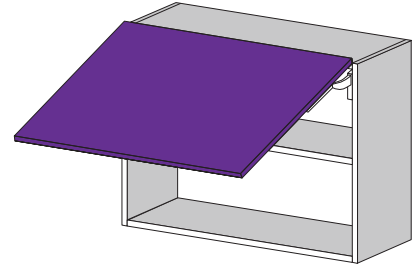

Aventos HKS