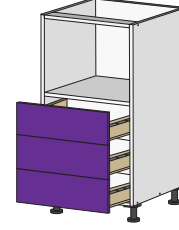

Base Pair 2 Standard Inner Drawers

Base Pair 3 Standard Inner Drawers

*Available in left or right opening door configurations.

DRAWER BASE UNITS

Base Drawers 1

Base Drawers 2

Base Drawers 3

Base Drawers 4

Base Drawers 5

Base Drawers 6

Base Door Drawer*

Base Pair Doors Drawer

CORNER BASE UNITS

Base L Shape 3 Door*

Base L Shape*

Base Return Door*

Base Return Pair Doors

UNDER BENCH OVEN UNITS

Base Oven

Base 600x600
Oven

Base 600x600
Oven Drawer

Base Oven
2 Drawer

Base Oven
3 Drawer

Base Microwave
Drawer

Open Upper

Open Upper Clip^

Open Upper Radius^

Upper Winerack

DOOR UPPER UNITS

Upper*

Upper Pair

Upper Top Hang