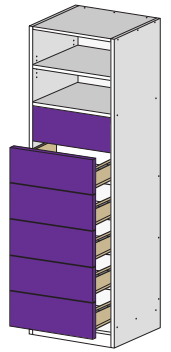

Robe Shelves Plus
Top and Bottom

*Available in left or right opening door configurations.

ROBE DRAWER UNITS

Robe 2 Drawers and Shelves and Top

Robe 2 Drawers and Shelves and No Top

Robe 3 Drawers and Shelves and Top

Robe 3 Drawers and Shelves and No Top

Robe 4 Drawers and Shelves and Top

Robe 4 Drawers and Shelves and No Top

Robe 5 Drawers and Shelves and Top

Robe 5 Drawers and Shelves and No Top

Robe 6 Drawers and Shelves and Top

Robe 6 Drawers and Shelves and No Top

Robe 2 Inset Drawers Back Shelves and Top

Robe 3 Inset Drawers Back Shelves and Top

Robe 4 Inset Drawers Back Shelves and Top

Robe 5 Inset Drawers Back Shelves and Top

Robe 6 Inset Drawers Back Shelves and Top

PANTRY CABINETS

goCabinets offers a range of Pantry Cabinets to suit any kitchen shape or size.

APPLIED PANELS / FILLERS

Tall Applied Panel

Tall Filler

DOOR PANTRY UNITS#