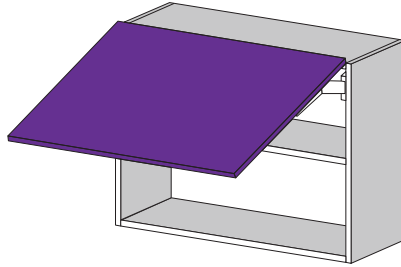

AVENTOS SYSTEM UNITS

Aventos HK

RANGEHOOD UNITS