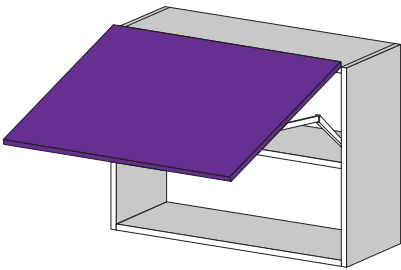

Aventos HKSX